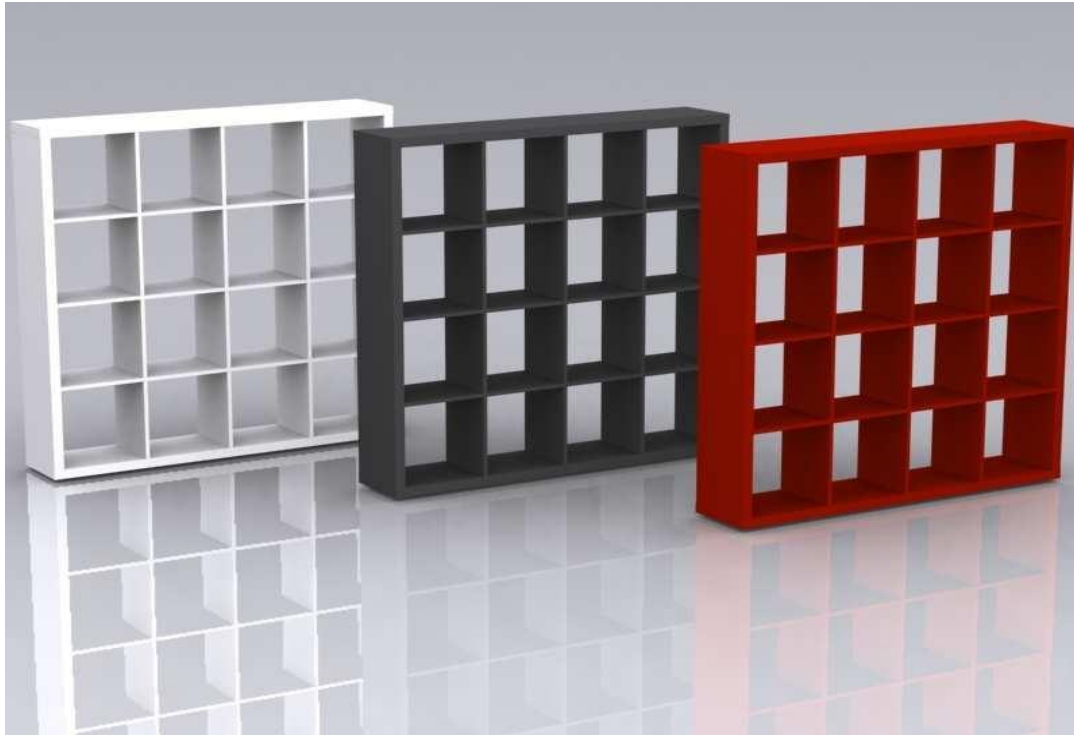

DESCRIZIONE	DIMENSIONI MM	FINITURA	RIF.	CODICE	WHL'S PRICE €	PZ
Libreria 4x4 in tamburato spessore 41 mm ripiani interni 16 mm 1 pz/ 2 pacchi	1474x292x1472h	wengè	011ve	07011	€ 83,00	35
	1474x292x1472h	rosso	011re	03011	€ 83,00	25
	1474x292x1472h	caribe	011w	00011	€ 83,00	13
	dimensioni pacco	kg pacco	pz/pallet	dimensioni pallet		
	1) 1576x300x138h	30	6	1600x600x978h		
	2) 1576x300x138h	30				
MC. 0,13	totale 2 pacchi